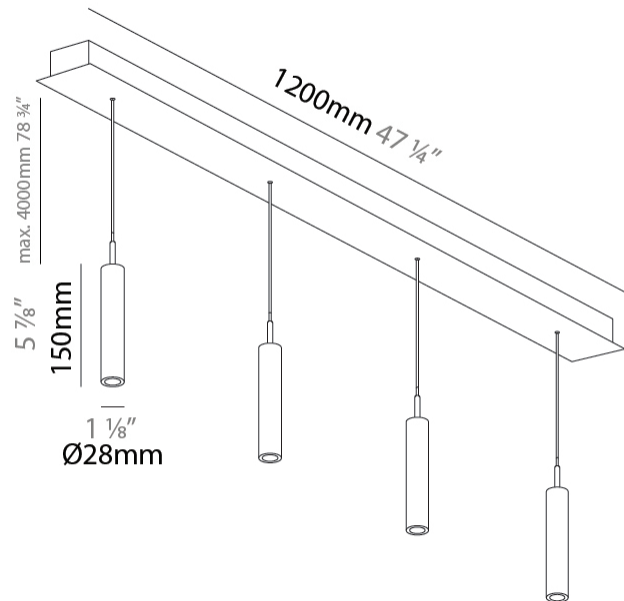

GENERAL

Series: G-Mini Channel
Subseries: G-Mini Channel Hangover
Brand: Prolight
Division: Architectural
Mounting Type: Suspension
Mounting Location: Ceiling
Subcategory: Spots

PHYSICAL

Shape: Cylinder
Diameter (mm): 28
Diameter (in): 1 1/8
Length (mm): 1200
Length (in): 47 1/4
Height (mm): 150
Height (in): 5 7/8
Light Distribution: Direct
Diffuser: Shine Ring - NOR / OPL / YEL / ORA / RED / BLU / GRN
Fixture Finish: SSR / BKV / CWI / CRY / HAB / UFT / ITA / RUA / FTG / MYG / LOD / PUS / FRO / FUP / KIA / POP / BLS / SPG / MEY / GOH / GUM / CHC / COM / ABZ / JAG / OBR / MOS / ROR
Accent Finish: NOF / COP / MIR / SSS
Fixture Material: Extruded Aluminum / Steel
Cable Details: 2,000mm/78 3/4" / 4,000mm/157 1/2" - Cable, Black, Green, Orange, Red, White

ELECTRICAL

Lamp Type: LED (Zhaga Standard)
Input Wattage (W): 26
Total Output Wattage (W): 23.7
Dimming: Tri-Mode (Non-Dimming and Phase Dimming (120Vac only) and 0-10V Dimming)
Driver Included: Yes
Driver Location: Integrated
Driver Type: Constant Current - Universal
Driver Class: Class 2
Input Voltage (V): 120 - 277

LED

Color Temperature (°K): 2700 / 3000 / 3500 / 4000
Max. Delivered Lumen (lm): 1546 / 1615 / 1705 / 1751
Nominal Lumen (lm): 1840 / 1949 / 2057 / 2112
CRI: >90 CRI
Lamp Life (hrs): 50000

OPTICAL

Beam Angle: 20 / 26 / 56

RATINGS AND CERTIFICATIONS

Certified By: Certified for North American Standards
IP rating: IP20