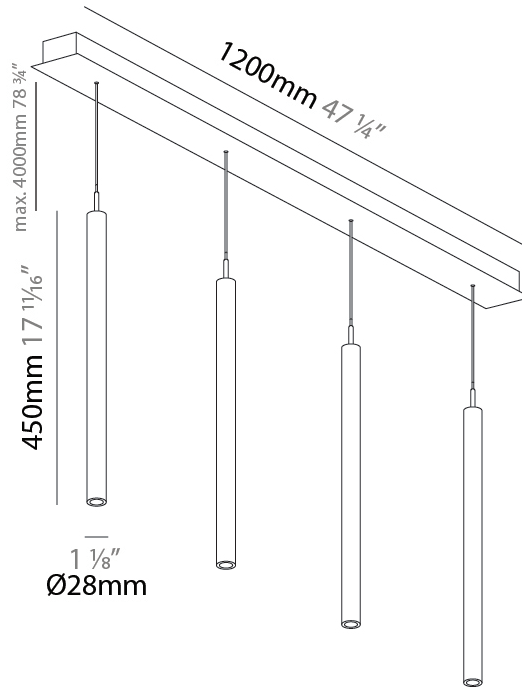

GENERAL

Series: G-Mini Channel
Subseries: G-Mini Channel Hangover
Brand: Prolight
Division: Architectural
Mounting Type: Suspension
Mounting Location: Ceiling
Subcategory: Spots

PHYSICAL

Shape: Cylinder
Diameter (mm): 28
Diameter (in): 1 1/8
Length (mm): 1200
Length (in): 47 1/4
Height (mm): 450
Height (in): 17 11/16
Light Distribution: Direct
Diffuser: Shine Ring - NOR / OPL / YEL / ORA / RED / BLU / GRN
Fixture Finish: SSR / BKV / CWI / CRY / HAB / UFT / ITA / RUA / FTG / MYG / LOD / PUS / FRO / FUP / KIA / POP / BLS / SPG / MEY / GOH / GUM / CHC / COM / ABZ / JAG / OBR / MOS / ROR
Accent Finish: NOF / COP / MIR / SSS
Fixture Material: Extruded Aluminum / Steel
Cable Details: 2,000mm/78 3/4" / 4,000mm/157 1/2" - Cable, Black, Green, Orange, Red, White

ELECTRICAL

Lamp Type: LED (Zhaga Standard)
Input Wattage (W): 26
Total Output Wattage (W): 23.7
Dimming: Tri-Mode (Non-Dimming and Phase Dimming (120Vac only) and 0-10V Dimming)
Driver Included: Yes
Driver Location: Integrated
Driver Type: Constant Current - Universal
Driver Class: Class 2
Input Voltage (V): 120 - 277

LED

Color Temperature (°K): 2700 / 3000 / 3500 / 4000
Max. Delivered Lumen (lm): 1546 / 1615 / 1705 / 1751
Nominal Lumen (lm): 1840 / 1949 / 2057 / 2112
CRI: >90 CRI
Lamp Life (hrs): 50000

OPTICAL

Beam Angle: 20 / 26 / 56

RATINGS AND CERTIFICATIONS

Certified By: Certified for North American Standards
IP rating: IP20