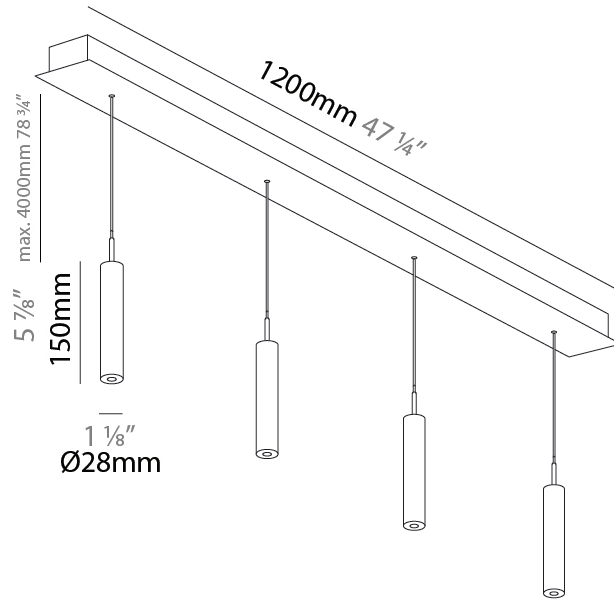

GENERAL

Series: G-Mini Channel
Subseries: G-Mini Channel Hangover
Brand: Prolight
Division: Architectural
Mounting Type: Suspension
Mounting Location: Ceiling
Subcategory: Spots

PHYSICAL

Shape: Cylinder
Diameter (mm): 28
Diameter (in): 1 1/8
Length (mm): 1200
Length (in): 47 1/4
Height (mm): 150
Height (in): 5 7/8
Light Distribution: Direct
Diffuser: Shine Ring - NOR / OPL / YEL / ORA / RED / BLU / GRN
Fixture Finish: SSR / BKV / CWI / CRY / HAB / UFT / ITA / RUA / FTG / MYG / LOD / PUS / FRO / FUP / KIA / POP / BLS / SPG / MEY / GOH / GUM / CHC / COM / ABZ / JAG / OBR / MOS / ROR
Accent Finish: NOF / COP / MIR / SSS
Fixture Material: Extruded Aluminum / Steel
Cable Details: 2,000mm/78 3/4" / 4,000mm/157 1/2" - Cable, Black, Green, Orange, Red, White

ELECTRICAL

Lamp Type: LED (Zhaga Standard)
Input Wattage (W): 26
Total Output Wattage (W): 23.7
Dimming: Tri-Mode (Non-Dimming and Phase Dimming (120Vac only) and 0-10V Dimming)
Driver Included: Yes
Driver Location: Integrated
Driver Type: Constant Current - Universal
Driver Class: Class 2
Input Voltage (V): 120 - 277

LED

Color Temperature (°K): 2700 / 3000 / 3500 / 4000
Max. Delivered Lumen (lm): 1557 / 1421 / 1499 / 1450
Nominal Lumen (lm): 1840 / 1949 / 2057 / 2112
CRI: >90 CRI
Lamp Life (hrs): 50000

OPTICAL

Beam Angle: 32 / 58

RATINGS AND CERTIFICATIONS

Certified By: Certified for North American Standards
IP rating: IP20