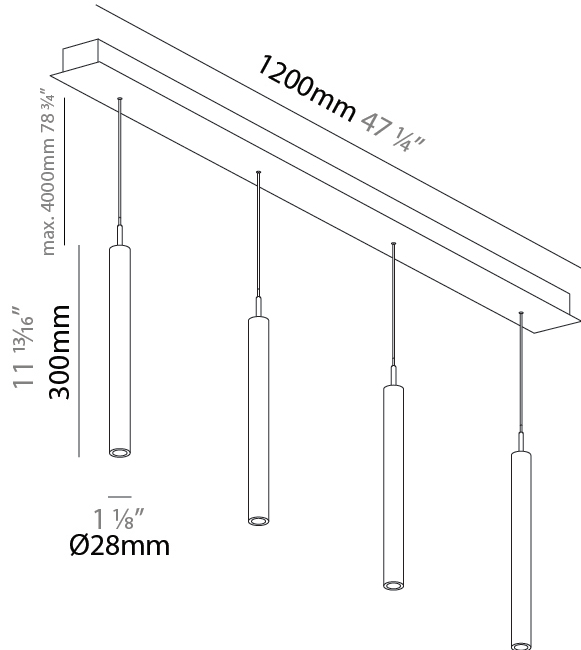

GENERAL

Series: G-Mini Channel
Subseries: G-Mini Channel Hangover
Brand: Prolight
Division: Architectural
Mounting Type: Suspension
Mounting Location: Ceiling
Subcategory: Spots

PHYSICAL

Shape: Cylinder
Diameter (mm): 28
Diameter (in): 1 1/8
Length (mm): 1200
Length (in): 47 1/4
Height (mm): 300
Height (in): 11 13/16
Light Distribution: Direct
Diffuser: Shine Ring - NOR / OPL / YEL / ORA / RED / BLU / GRN
Fixture Finish: SSR / BKV / CWI / CRY / HAB / UFT / ITA / RUA / FTG / MYG / LOD / PUS / FRO / FUP / KIA / POP / BLS / SPG / MEY / GOH / GUM / CHC / COM / ABZ / JAG / OBR / MOS / ROR
Accent Finish: NOF / COP / MIR / SSS
Fixture Material: Extruded Aluminum / Steel
Cable Details: 2,000mm/78 3/4" / 4,000mm/157 1/2" - Cable, Black, Green, Orange, Red, White

ELECTRICAL

Lamp Type: LED (Zhaga Standard)
Input Wattage (W): 16
Total Output Wattage (W): 23.7
Dimming: Tri-Mode (Non-Dimming and Phase Dimming (120Vac only) and 0-10V Dimming)
Driver Included: Yes
Driver Location: Integrated
Driver Type: Constant Current - Universal
Driver Class: Class 2
Input Voltage (V): 120 - 277

LED

Color Temperature (°K): 2700 / 3000 / 3500 / 4000
Max. Delivered Lumen (lm): 1546 / 1615 / 1705 / 1751
Nominal Lumen (lm): 1840 / 1949 / 2057 / 2112
CRI: >90 CRI
Lamp Life (hrs): 50000

OPTICAL

Beam Angle: 20 / 26 / 56

RATINGS AND CERTIFICATIONS

Certified By: Certified for North American Standards
IP rating: IP20